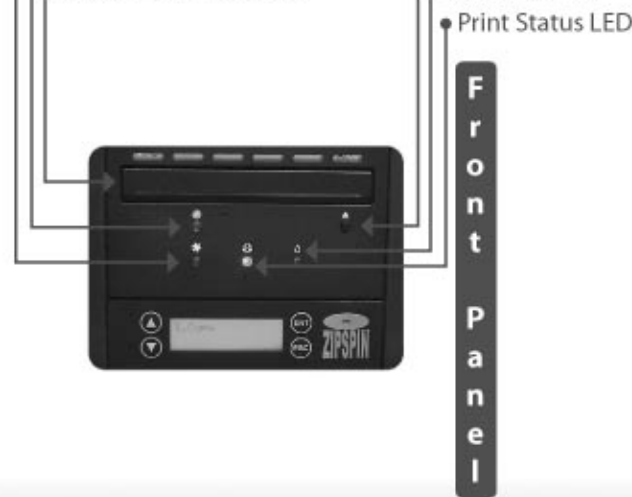

Front Panel