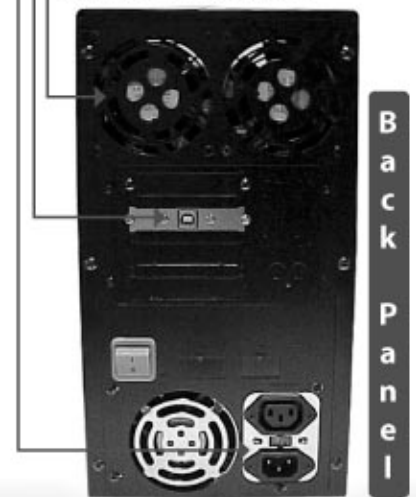

Back Panel

Distributed By:

Joe Vaughan
ZIPSPIN/PDE Technology
joe@pdetechnology.com
Office: 651 714-8432
Mobile: 651 216-3500
www.pdetechnology.com